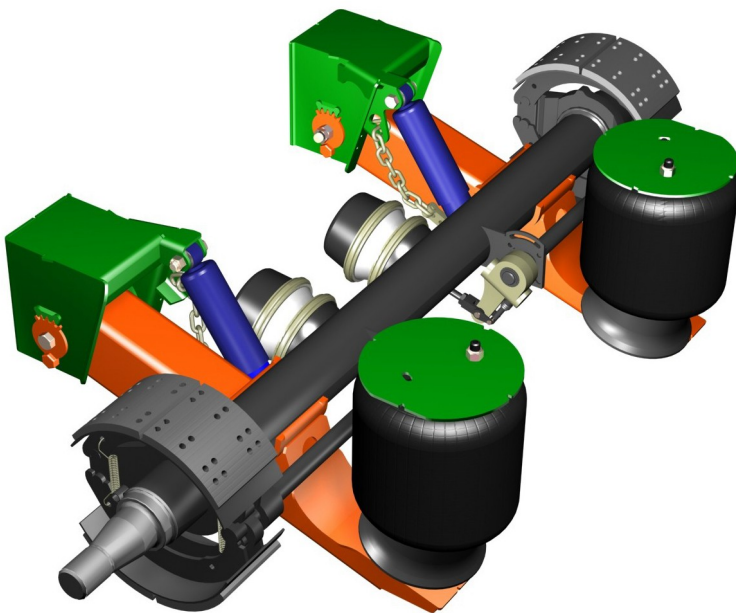

Giving the World a Better Ride

Trailer CU "Econo"

25K & 30K

Cush Under-mount Economy line of suspensions with value added features and options beyond competitive performance

Optional Lift Kits

Standard Features

- o Capacity: 25,000 & 30,000 lbs.
- o Ride Heights: 4.5" to 13"
- o Trac-Align Pivot Kit
- o Non-captured 5" Rd axle
- o Axle Alignment of +/-0.38"
- o Flush Mount Shock
- o Optimized Lightweight Design
- o Large Bore HD shock
- o Aluminum Piston Air Springs
- o Integrated HCV Mountings

Trac-Align Pivot Kit

- o SecureLOK NUT
- o AudiTorx Shear Bolt
- o Eccentric Adjustment
- o Dual Wear Washers
- o Dual Rate Bushing
- o Weldable Alignment Washers

Options

- U-Bolt Kit
- Integrated Chain Restraint
- Nylon Shock Strap Kit
- Front Lift Kit Hangers
- Center Lift Kit
- Rear Lift Kit
- Rear Mount Shocks
- Cush Integrated Axle
- Winged or Wingless hangers