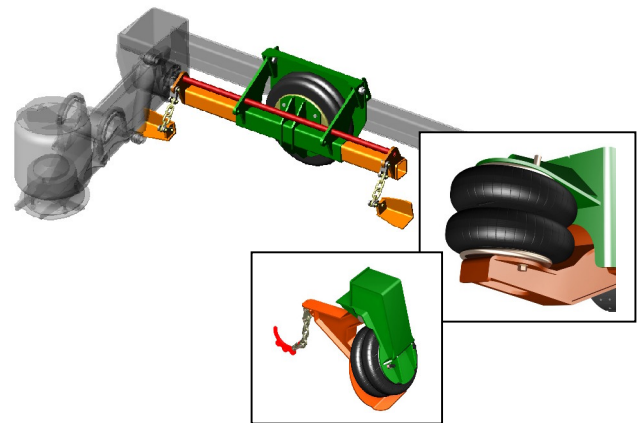

Giving the World a Better Ride

Trailer CU "Econo"

25K & 30K

Cush Under-mount Economy line of suspensions with value added features and options beyond competitive performance

Optional Lift Kits

Standard Features

- o Capacity: 25,000 & 30,000 lbs.
- o Ride Heights: 4.5" to 13"
- o Trac-Align Pivot Kit
- o Non-captured 5" Rd axle
- o Axle Alignment of +/-0.38"
- o Flush Mount Shock
- o Optimized Lightweight Design
- o Large Bore HD shock
- o Aluminum Piston Air Springs
- o Integrated HCV Mountings

Trac-Align Pivot Kit

- o SecureLOK NUT
- o AudiTorx Shear Bolt
- o Eccentric Adjustment
- o Dual Wear Washers
- o Dual Rate Bushing
- o Weldable Alignment Washers

Options

- U-Bolt Kit
- Integrated Chain Restraint
- Nylon Shock Strap Kit
- Front Lift Kit Hangers
- Center Lift Kit
- Rear Lift Kit
- Rear Mount Shocks
- Cush Integrated Axle
- Winged or Wingless hangers